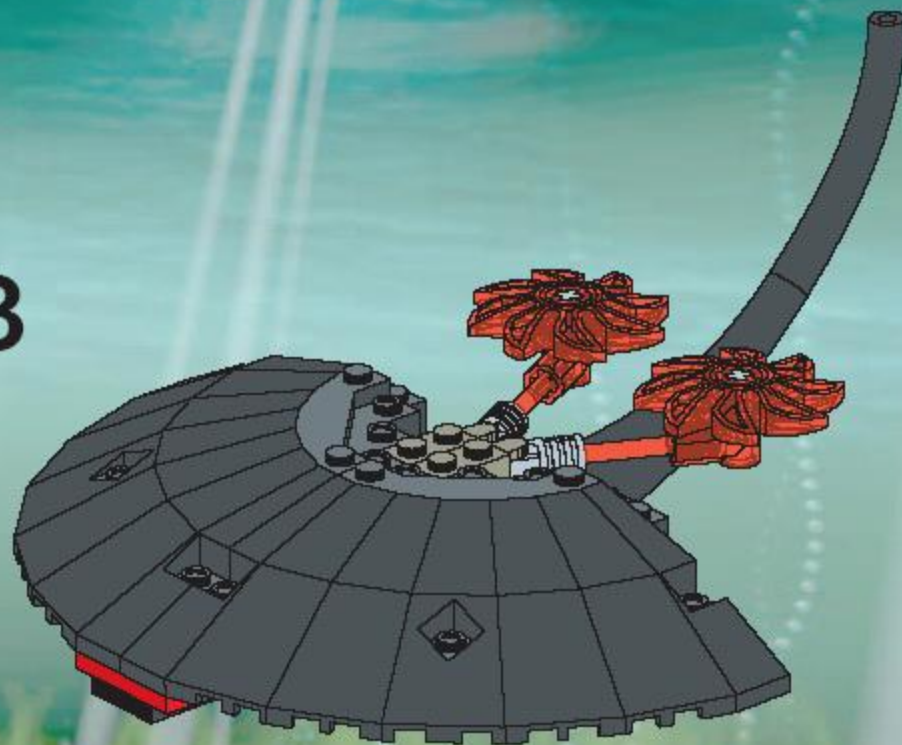

13

36.000

32.000

34.000

36.000

38.000

40.000