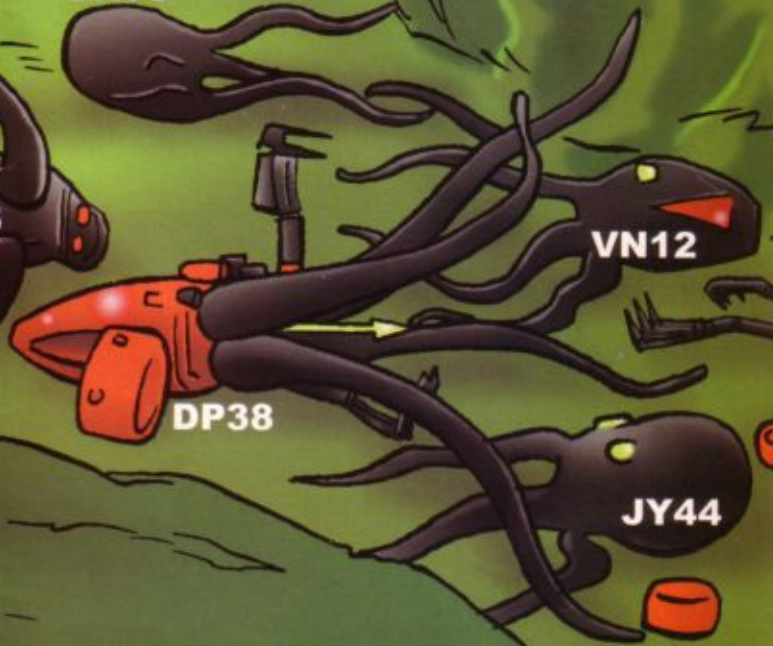

# MISSION DEEP SEA

CRUNCH

CAM

OGEL

DASH

CHARGE

RADIA

FLEX

Secret access code:

NP93

SG75

UK73

VN12

DP38

JY44

1

2

3

4

5

6

2

3

4