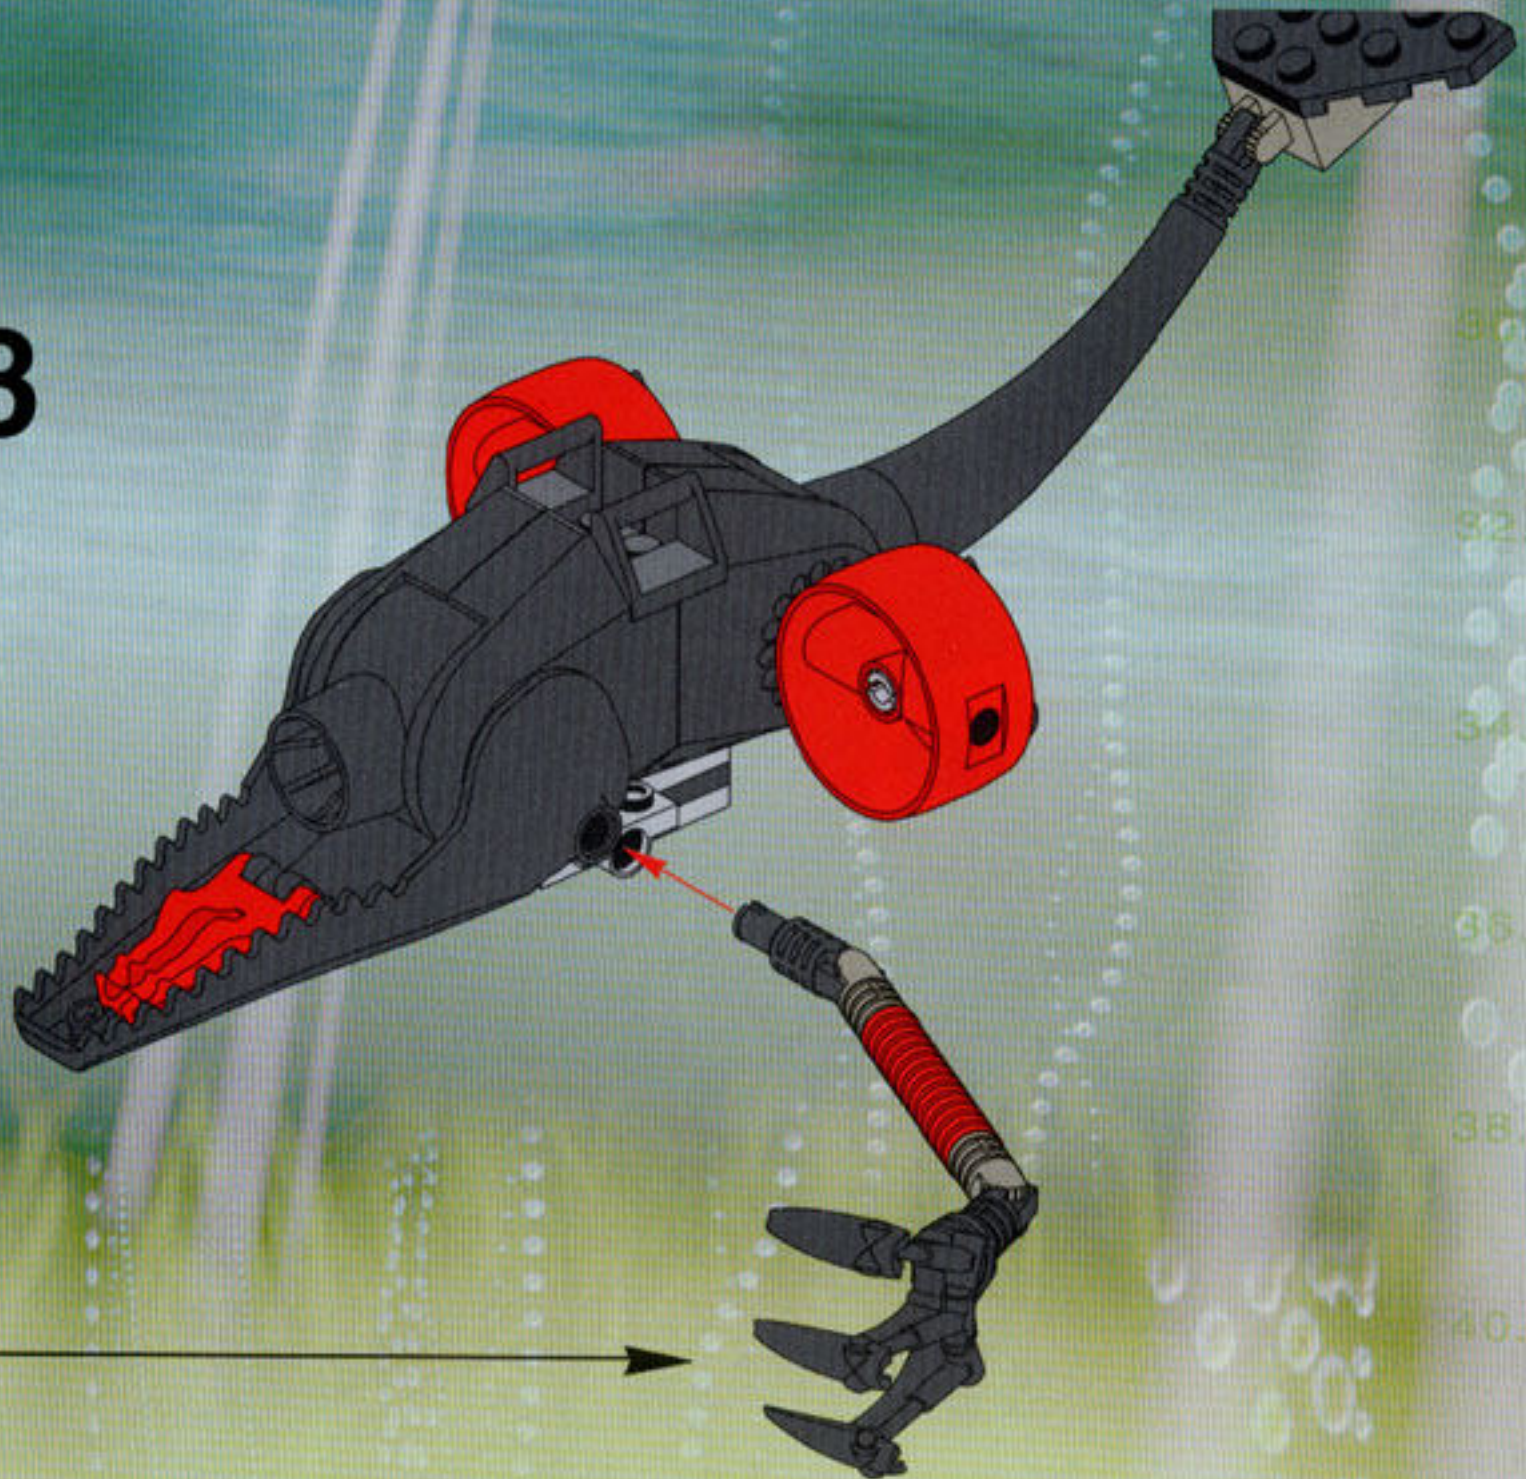

8

30.000
32.000
34.000
36.000
38.000
40.000