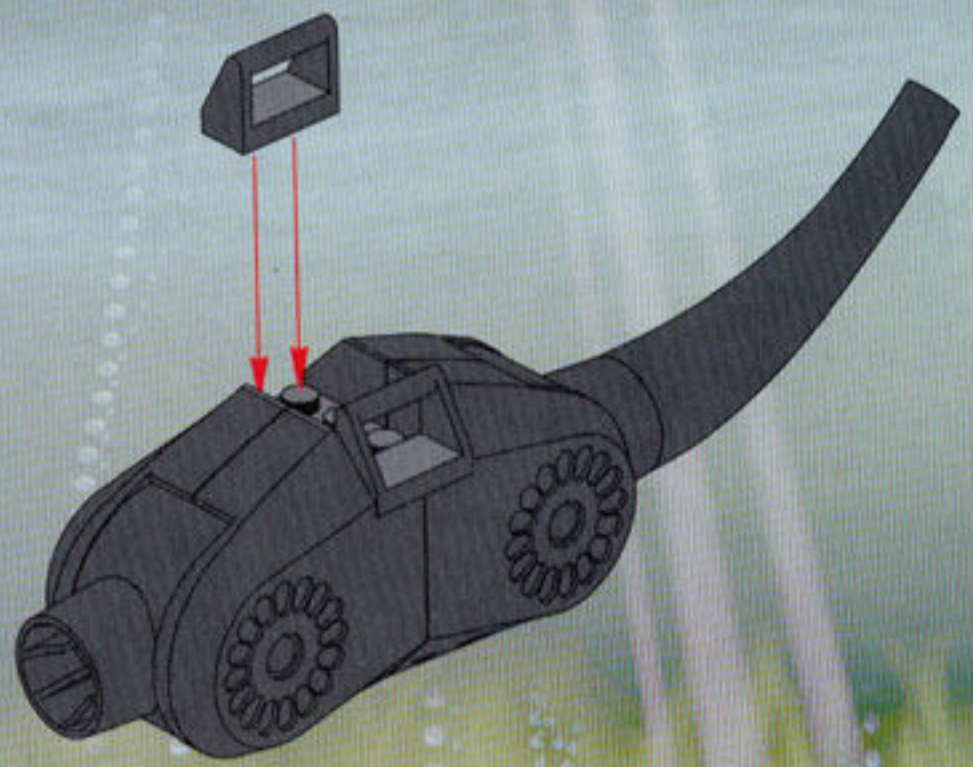

30.000
32.000
34.000
36.000
38.000
40.000

3