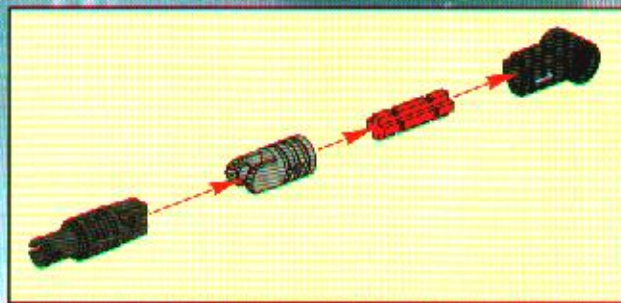

5

2000
32000
44000
56000
68000
80000
92000
104000